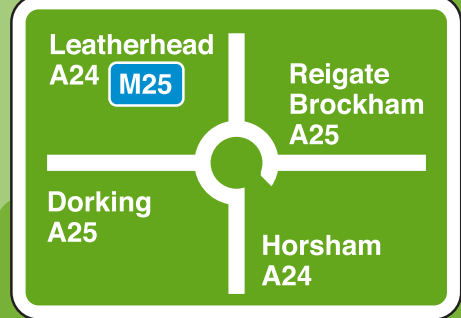

**CACI**  
monitor media

**CACI monitor media**  
120 south street  
dorking RH4 2EU  
t: 01306 743838

To Leatherhead - change for London Victoria, Waterloo

Leatherhead A24 M25

BOXHILL

To Redhill - change for  
London Victoria, Thames Link

# DORKING

Reigate A25

RANMORE ROAD  
Dorking West Station  
To Guildford

ASHCOMBE ROAD A2003  
Dorking Station  
Deepdene Station  
LONDON ROAD A24  
PIXHAM LANE  
B3038

Guildford A25

WESTCOTT ROAD A25  
WEST STREET  
VINCENT LANE  
SOUTH STREET  
HORSHAM ROAD A2003  
A25  
The Star  
P  
Waitrose  
The White Horse Hotel  
P.O.  
Petrol Station  
South Street Short Stay  
P  
Wickes  
The Cricketers  
DEEPDENE AVENUE A24